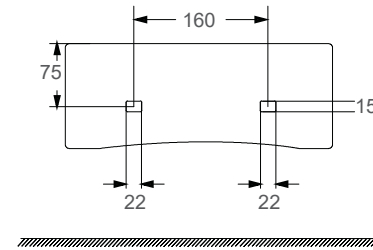

SRTWB7249

Dimension : L415 x W415 x H150mm