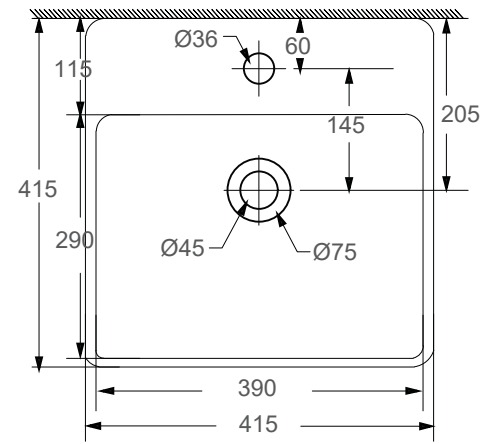

SRTWB7249

Dimension : L415 x W415 x H150mm