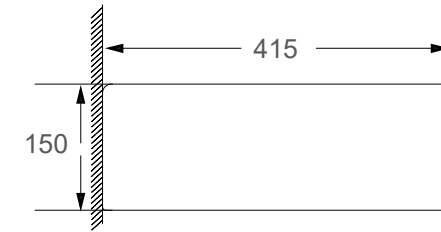

SRTWB7249

Dimension : L415 x W415 x H150mm