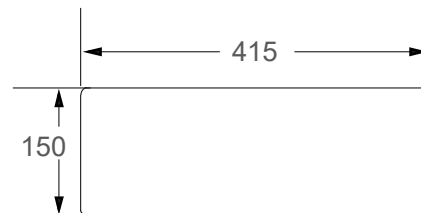

SRTWB7249

Dimension : L415 x W415 x H150mm